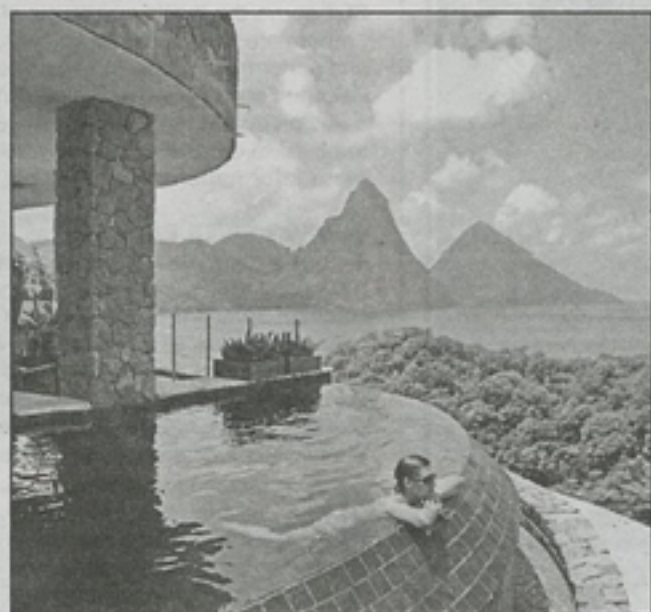

8 Jade Mountain, St Lucia

Take a dip in your private pool when you book one of the hotel's 24 infinity pool suites. All are individually designed and have sea views, a shallow water lounging area and optical fibre illumination at night.

● *ITC Classics (01244 355 527/itcclassics.co.uk) offers seven nights at Jade Mountain from £2,169pp (two sharing), all inclusive. Price*

INFINITY AND BEYOND: The fantastic Jade Mountain